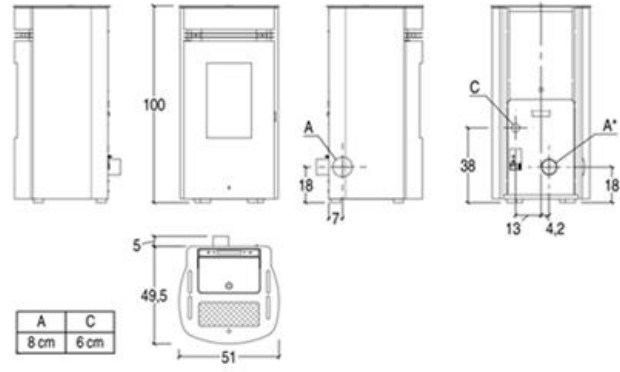

Maya

Forced ventilation pellet stove
Cladding: enameled steel
Top: steel

Bordeaux Grigio Bianco
metallico metallico metallico

- nominal heat output kW: 8,2
- Dimensions WxDxH cm: 51x50x100
- Stove interior: steel
- Baffle plate/Firebox and Brazier: cast iron
- Flue size ø cm: 8
- Exhaust fumes series: rear
- Exhaust fumes with optional kit: side - left/ right
- Ash drawer: removable
- Door: cast iron, with estetic door in steel
- Ceramic glass: resitant up to 750°C
- Door handle: painted steel
- Hopper capacity Kg: 16
- Remote control: optional
- Humidifier: optional
- Stove control unit: yes

- Timer-thermostat with programming: 6 daily time bands
- Remote Control System: optional
- Night function: yes
- Eco Function: yes
- Energy Saving: yes
- Room heating capacity (min-max) m³: 140-235
- Nominal thermal output (min-max) kW: 2,6-8,2
- Output control (positions): 4
- Thermal efficiency (max) %: 89,1
- Consumption at rated heat output (min-max) Kg/h: 0,6-1,8
- Maximum electric power (on ignition) Watt: 330
- Electric power in operation Watt: 37
- Total weight Kg: 98