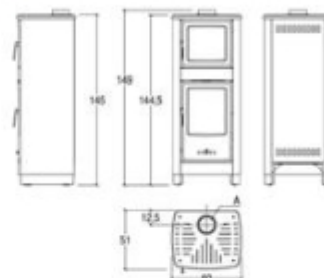

Savina

Wood-burning stove
Cladding: enamelled steel
Top: cast iron

Bordeaux Grigio Bianco Brunito
metallico metallico metallico metallico

Firebox heat output kW: 10,2
Dimensions (WxDxH) cm: 60 x 51 x 144,5
Cladding: enamelled steel
Top: cast iron
Stove interior: steel
Primary and secondary air: adjustable
Firebox and baffle plate: cast iron
Fire pit: cast iron
Heating: natural convection and radiant heat
Flue outlet cmØ: 15
Ash drawer: removable

Door: cast iron with automatic lock
Ceramic glass: resistant up to 750°C
Door handle: steel with nickel-plated finish
Stainless steel oven (WxDxH) cm: 32x35x31,5
Room heating capacity (min-max) m³: 140-235
Fresh air intake (min useful sect.) cm²: 100
Thermal efficiency %: 80,3
Nominal thermal output kW: 8,2
Consumption at rated heat output Kg/h: 2,5
Total weight Kg: 218